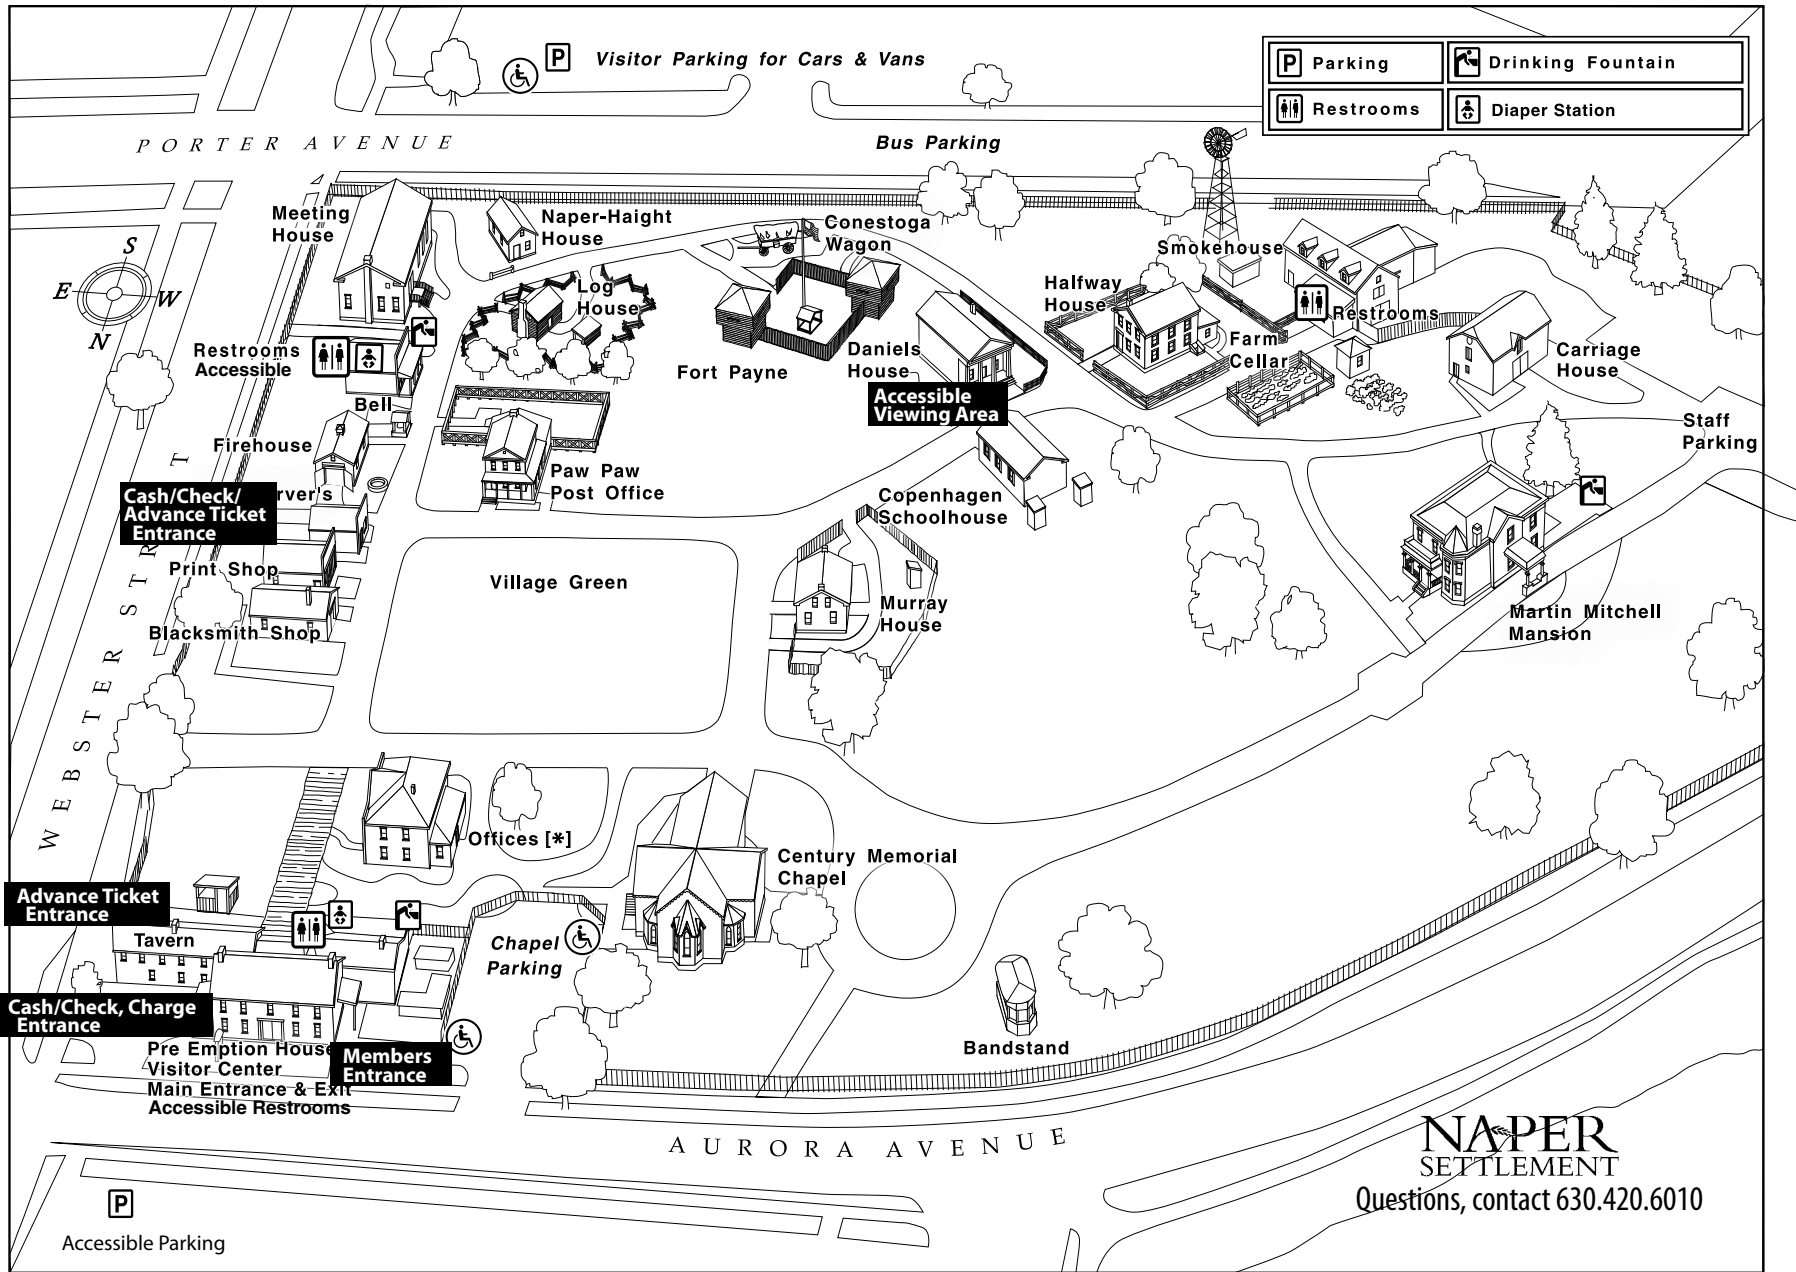

Naper Settlement Civil War Days- Accessible Locations

NAPER SETTLEMENT
Questions, contact 630.420.6010

This map should be used for reference only. The data is subject to change without notice.